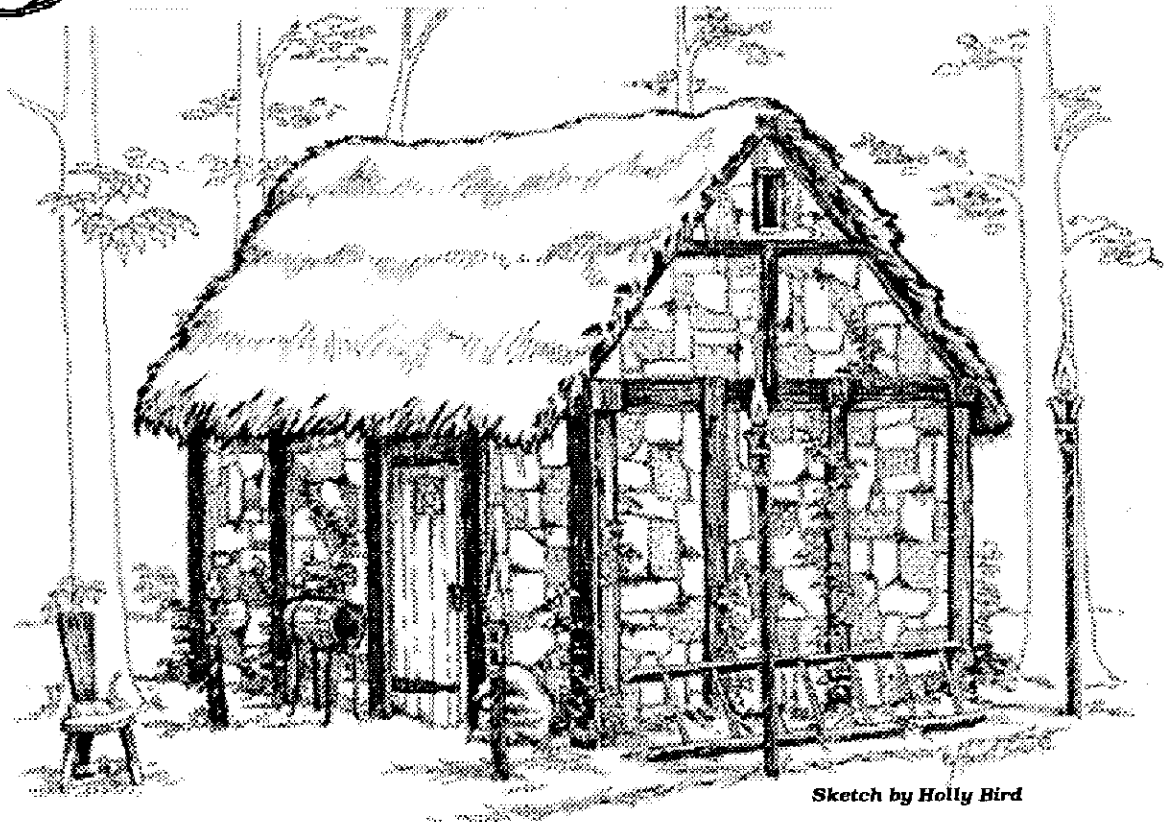

SACRED SPACES

The newsletter of the Known Worlde Architectural Guild

Sketch by Holly Bird

SPRING 1993 FEATURE PROJECT:

By popular demand, this issue contains complete plans for the *portable early period cottage*. You can build one for about \$500—half the price of a 10' tourney pavillion.